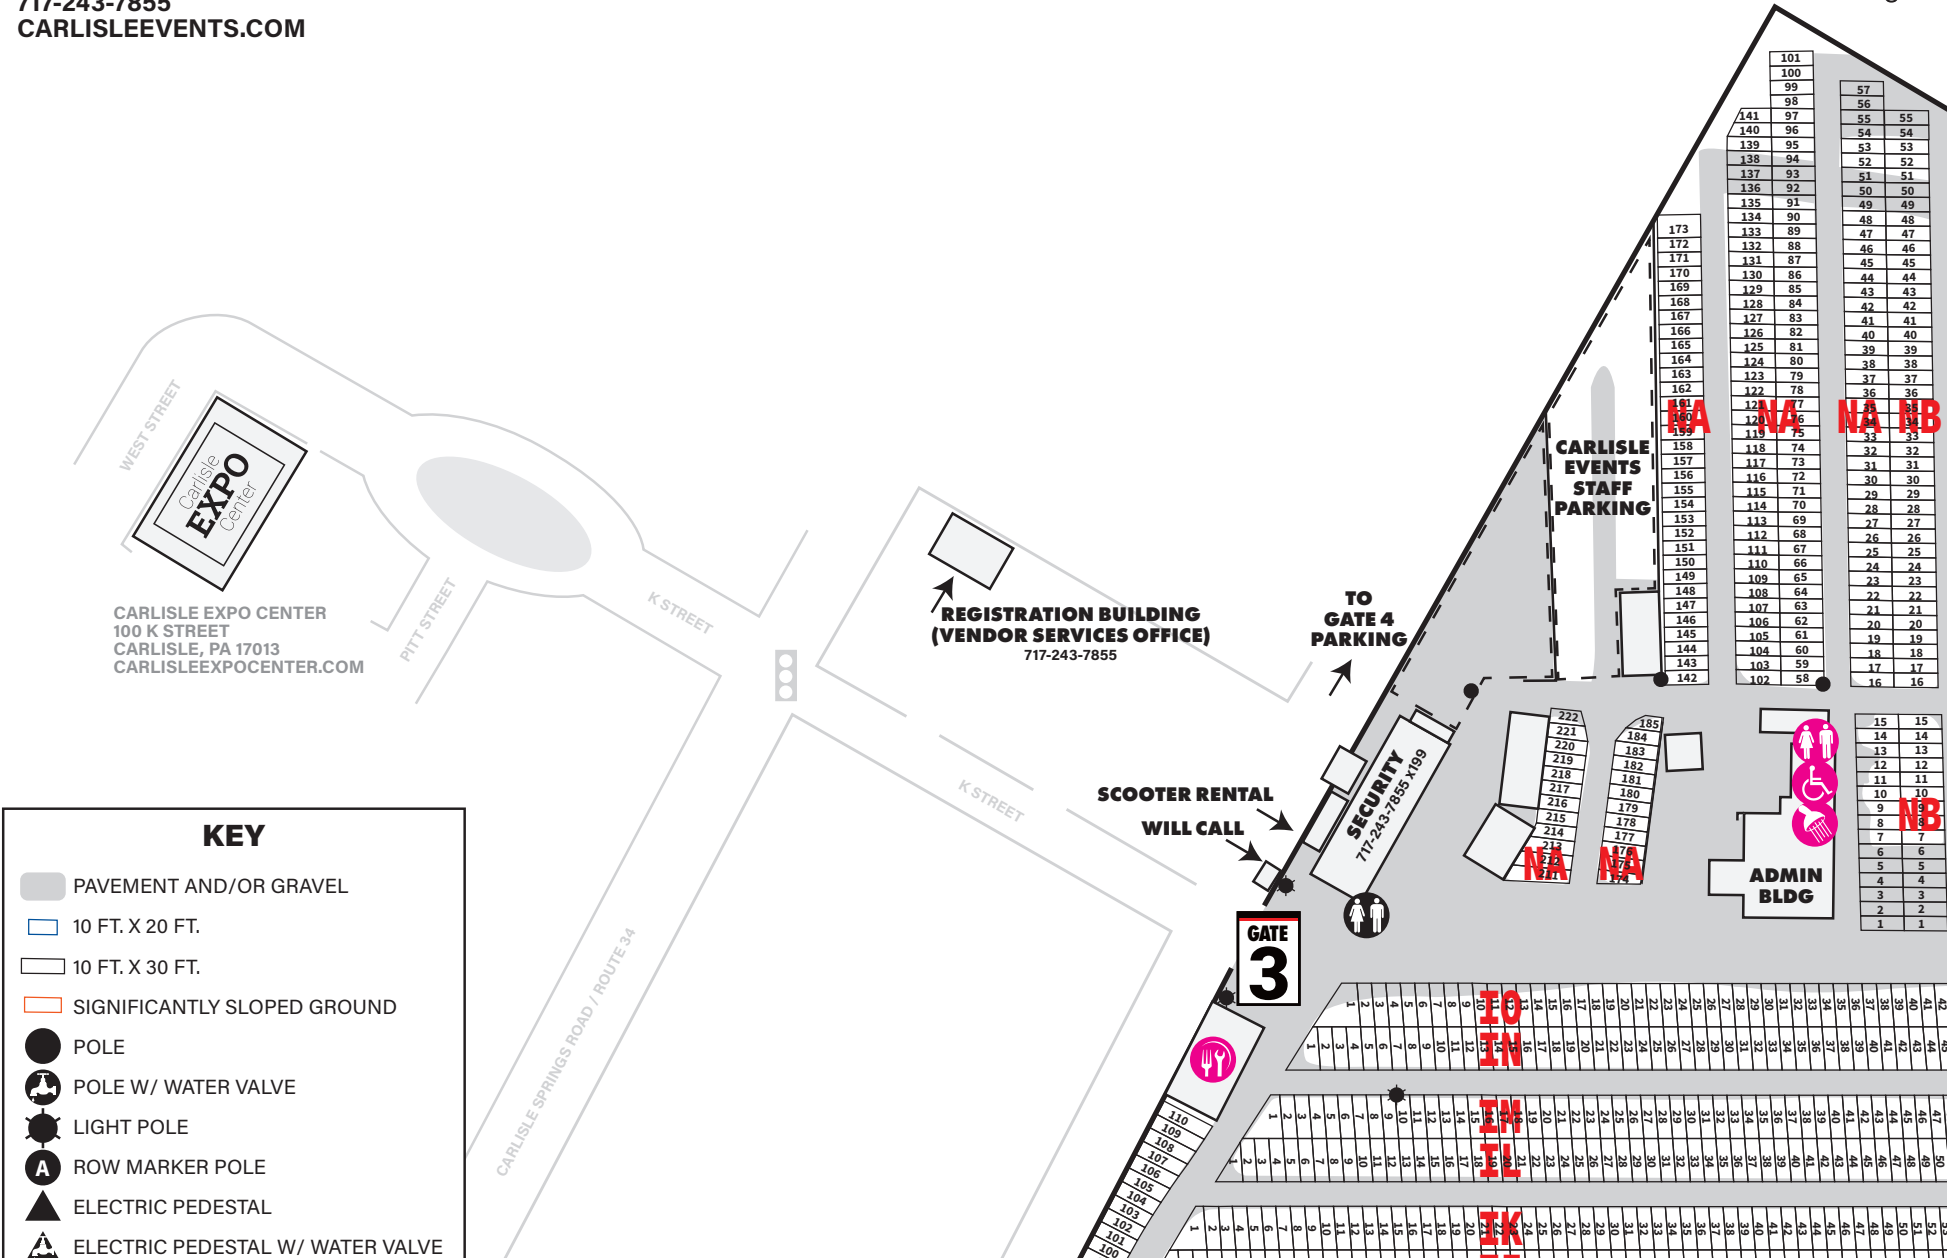

CARLISLE® Events

CARLISLE EVENTS
1000 BRYN MAWR ROAD
CARLISLE, PA 17013
717-243-7855
CARLISLEEVENTS.COM

-  TRANSFORMER
-  TREE
-  FIRE HYDRANT
-  PORTABLE RESTROOM
-  PORTABLE RESTROOM - ADA
-  RESTROOM
-  RESTROOM - ADA
-  BATHHOUSE
-  CONCESSION STAND

FACILITY MAP

GATE 4
NO VEHICLES

MAINTENANCE & RECEIVING →

GATE 5