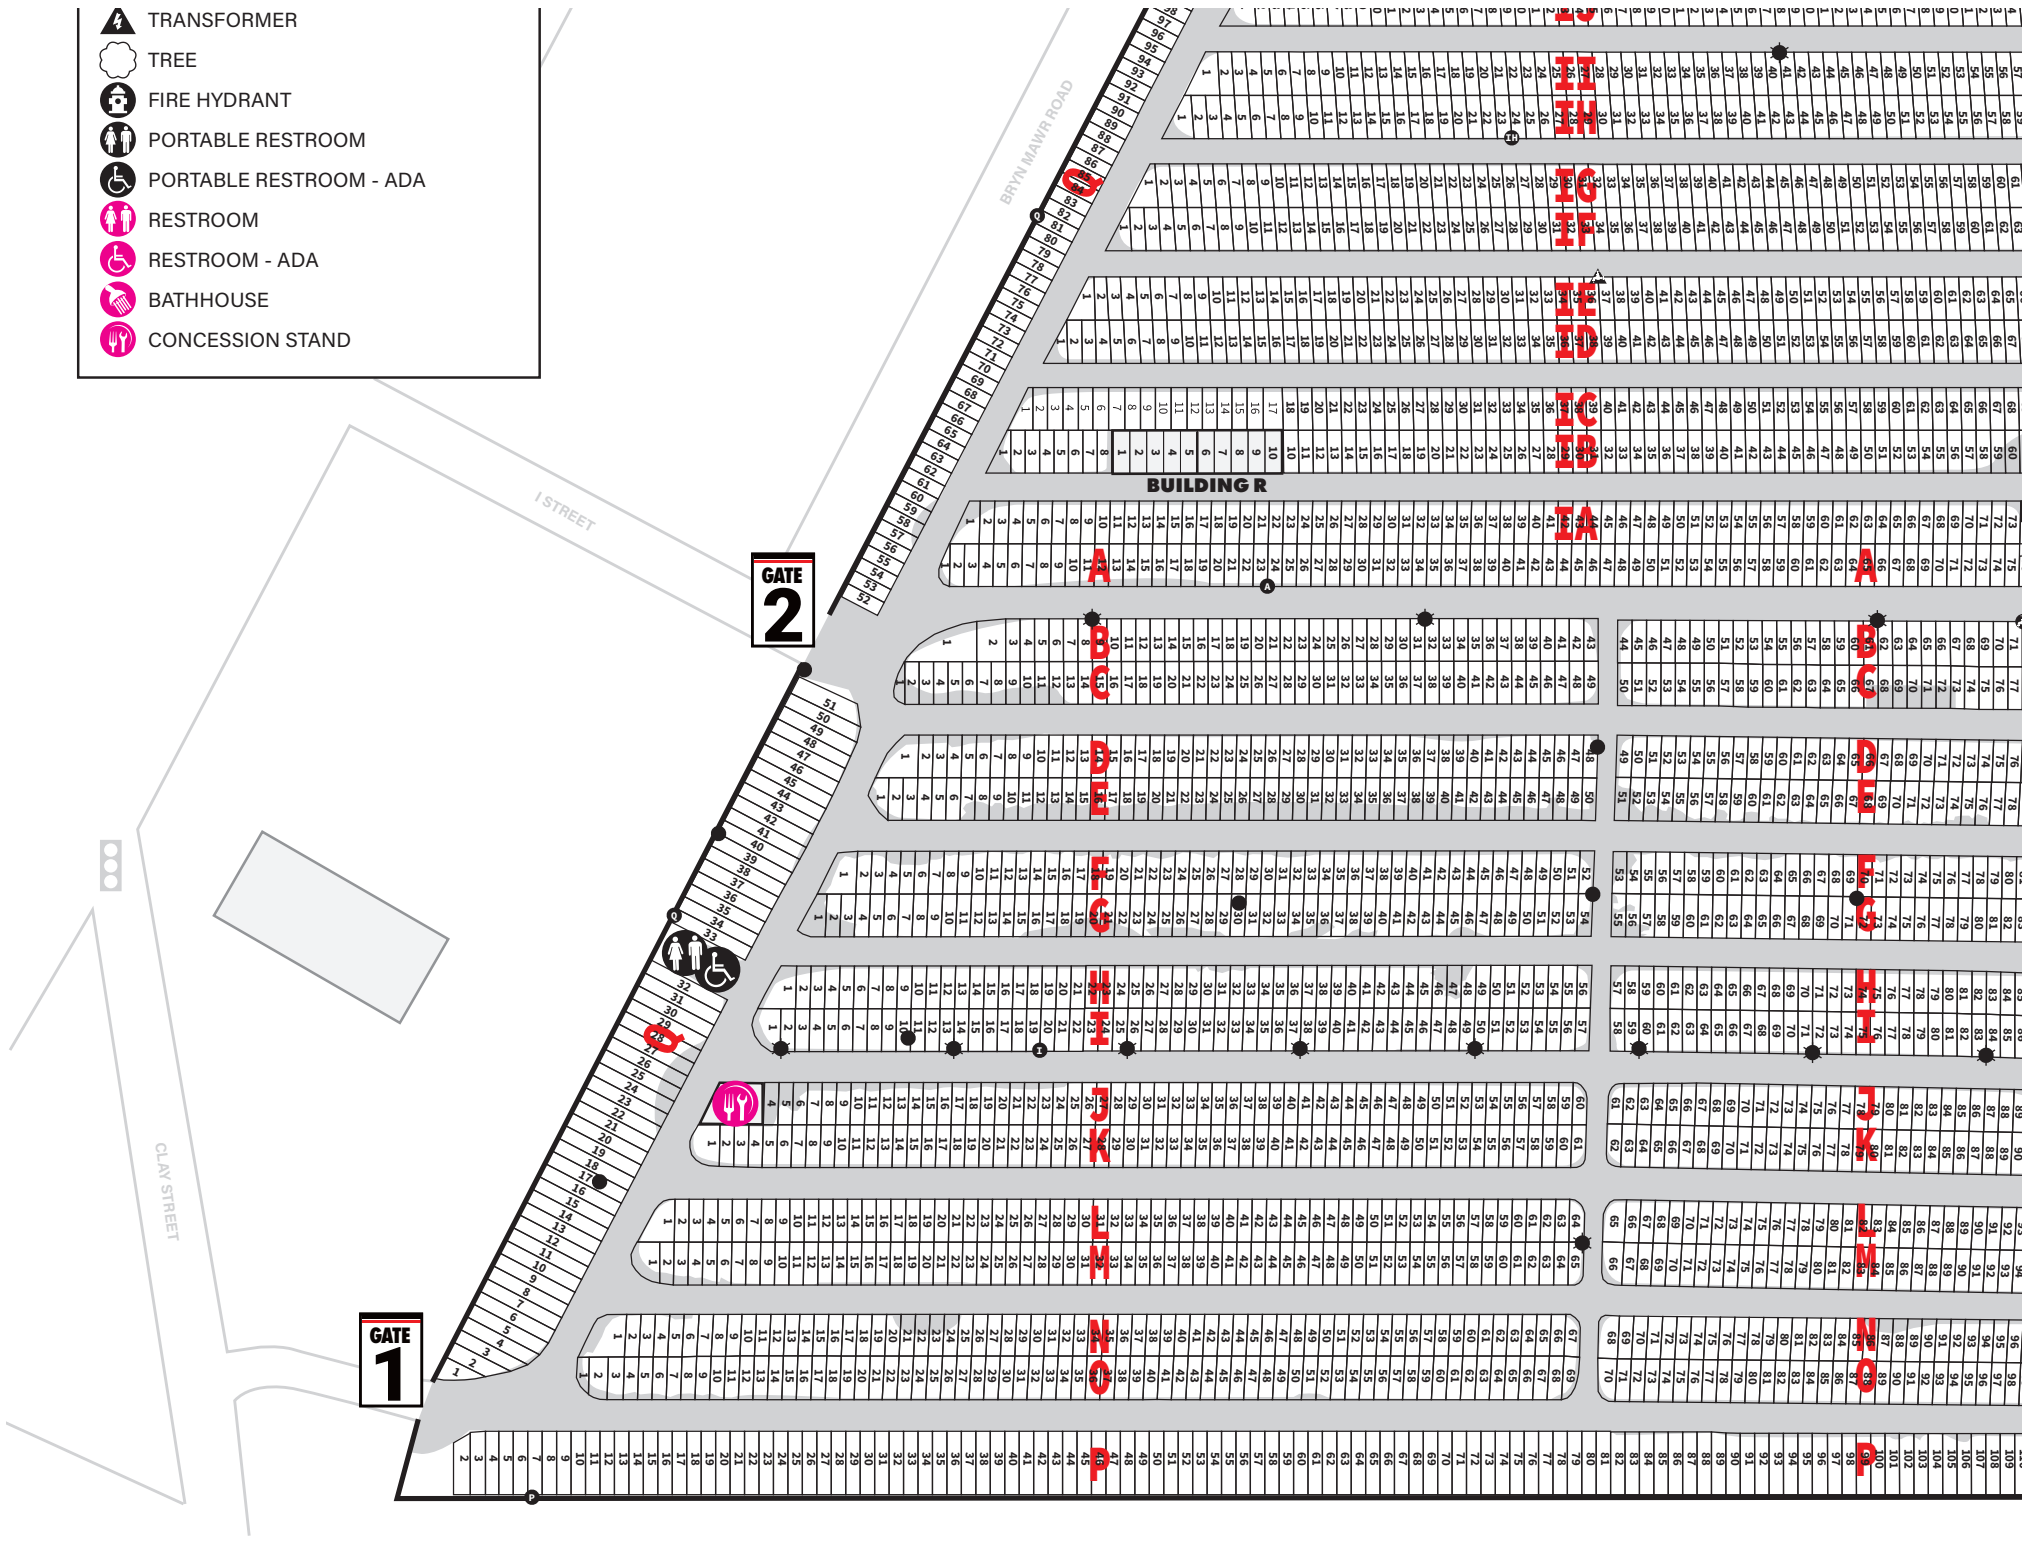

CARLISLE® Events

CARLISLE EVENTS
1000 BRYN MAWR ROAD
CARLISLE, PA 17013
717-243-7855
CARLISLEEVENTS.COM

-  TRANSFORMER
-  TREE
-  FIRE HYDRANT
-  PORTABLE RESTROOM
-  PORTABLE RESTROOM - ADA
-  RESTROOM
-  RESTROOM - ADA
-  BATHHOUSE
-  CONCESSION STAND

FACILITY MAP

GATE 4
NO VEHICLES

MAINTENANCE & RECEIVING →

GATE 5